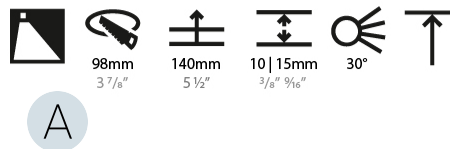

GENERAL

Series: Bioniq
Subseries: Bioniq Round Wallwash
Brand: Prolicht
Division: Architectural
Mounting Type: Recessed
Mounting Location: Ceiling
Subcategory: Downlight

PHYSICAL

Shape: Round
Diameter (mm): 107
Diameter (in): 4 3/16
Height (mm): 118
Height (in): 4 5/8
Ceiling Thickness (mm): 10 / 12.5 / 15
Ceiling Thickness (in): 3/8 or 1/2 or 9/16
Min. Recessing Depth (mm): 140
Min. Recessing Depth (in): 5 1/2
Light Distribution: Adjustable / Asymmetric
Weight (kg): 0.456
Weight (lbs): 1
Fixture Finish: SSR / BKV / CWI / CRY / HAB / LAG / UFT / ITA / RUA / RUR / MIC / FTG / MYG / TWT / LOD / PUS / FRO / FUP / KIA / POP / BLS / SPG / MEY / GOH / GUM / CHC / COM / ABZ / JAG / OBR / MOS / ROR
Fixture Material: Aluminum Die Cast
Cut-out Measurements: 98mm / 3 7/8"

ELECTRICAL

Lamp Type: LED (Zhaga Standard)
Total Output Wattage (W): 15
Dimming: Dali Dimming
Driver Included: No
Driver Location: Recessed Housing
Driver Type: Constant Current - 120Vac
Housing: See components
Input Voltage (V): 120
Constant Current (MA): 350

LED

Number of LEDs: 1
Color Temperature (°K): Warm Dim
Max. Delivered Lumen (lm): 850
Nominal Lumen (lm): 1140
CRI: >90 CRI
Lamp Life (hrs): 50000

OPTICAL

Reflector: 20 / 40 / 60
Adjustability: Fixed

RATINGS AND CERTIFICATIONS

Certified By: Certified for North American Standards
IP rating: IP20

PROJECT	_____
TYPE	_____
SPECIFIER	_____
QUANTITY	_____
DATE	_____